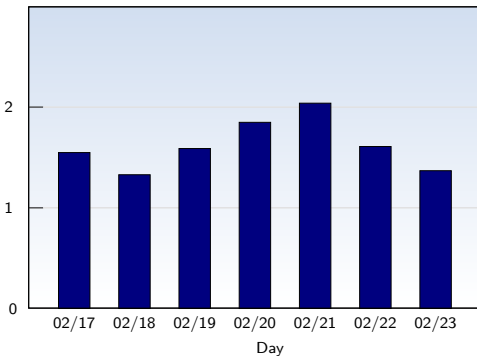

Weekly Report 02/17/2008 - 02/23/2008

For pizzaradio.com

Unique Visits

Date	Amount
Sunday 02/17/2008	414
Monday 02/18/2008	379
Tuesday 02/19/2008	579
Wednesday 02/20/2008	492
Thursday 02/21/2008	464
Friday 02/22/2008	390
Saturday 02/23/2008	394
Total	3112

This analysis summarizes multiple page impressions of an individual visitor into unique visits. A visitor is counted as an unique visit when requesting at least one page. If more than 30 minutes have elapsed since the first page impression, further requests will be counted as a new unique visit.

Page Views

Date	Amount
Sunday 02/17/2008	640
Monday 02/18/2008	504
Tuesday 02/19/2008	919
Wednesday 02/20/2008	910
Thursday 02/21/2008	947
Friday 02/22/2008	628
Saturday 02/23/2008	538
Total	5086

These statistics show all successful page views (also known as page impressions) and the time they were made. Only fully loaded pages are counted. Individual images and components are not included.

Pages per Visit

Date	Amount
Sunday 02/17/2008	1.55
Monday 02/18/2008	1.33
Tuesday 02/19/2008	1.59
Wednesday 02/20/2008	1.85
Thursday 02/21/2008	2.04
Friday 02/22/2008	1.61
Saturday 02/23/2008	1.37
Average	1.63