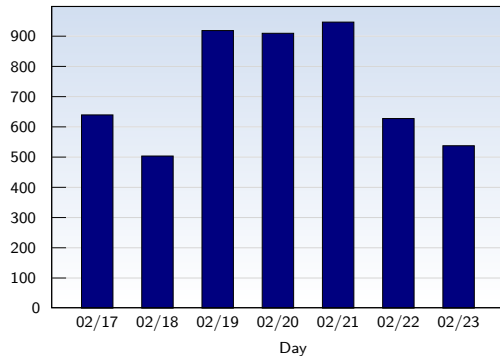

Weekly Report 02/17/2008 - 02/23/2008

For pizzaradio.com

Unique Visits

Date	Amount
Sunday 02/17/2008	414
Monday 02/18/2008	379
Tuesday 02/19/2008	579
Wednesday 02/20/2008	492
Thursday 02/21/2008	464
Friday 02/22/2008	390
Saturday 02/23/2008	394
Total	3112

This analysis summarizes multiple page impressions of an individual visitor into unique visits. A visitor is counted as an unique visit when requesting at least one page. If more than 30 minutes have elapsed since the first page impression, further requests will be counted as a new unique visit.

Page Views

Date	Amount
Sunday 02/17/2008	640
Monday 02/18/2008	504
Tuesday 02/19/2008	919
Wednesday 02/20/2008	910
Thursday 02/21/2008	947
Friday 02/22/2008	628
Saturday 02/23/2008	538
Total	5086

These statistics show all successful page views (also known as page impressions) and the time they were made. Only fully loaded pages are counted. Individual images and components are not included.

Pages per Visit

Date	Amount
Sunday 02/17/2008	1.55
Monday 02/18/2008	1.33
Tuesday 02/19/2008	1.59
Wednesday 02/20/2008	1.85
Thursday 02/21/2008	2.04
Friday 02/22/2008	1.61
Saturday 02/23/2008	1.37
Average	1.63