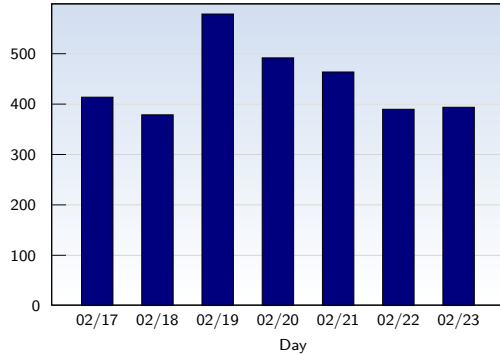

Weekly Report 02/17/2008 - 02/23/2008

For pizzaradio.com

Unique Visits

Date	Amount
Sunday 02/17/2008	414
Monday 02/18/2008	379
Tuesday 02/19/2008	579
Wednesday 02/20/2008	492
Thursday 02/21/2008	464
Friday 02/22/2008	390
Saturday 02/23/2008	394
Total	3112

This analysis summarizes multiple page impressions of an individual visitor into unique visits. A visitor is counted as an unique visit when requesting at least one page. If more than 30 minutes have elapsed since the first page impression, further requests will be counted as a new unique visit.

Page Views

Date	Amount
Sunday 02/17/2008	640
Monday 02/18/2008	504
Tuesday 02/19/2008	919
Wednesday 02/20/2008	910
Thursday 02/21/2008	947
Friday 02/22/2008	628
Saturday 02/23/2008	538
Total	5086

These statistics show all successful page views (also known as page impressions) and the time they were made. Only fully loaded pages are counted. Individual images and components are not included.

Pages per Visit

Date	Amount
Sunday 02/17/2008	1.55
Monday 02/18/2008	1.33
Tuesday 02/19/2008	1.59
Wednesday 02/20/2008	1.85
Thursday 02/21/2008	2.04
Friday 02/22/2008	1.61
Saturday 02/23/2008	1.37
Average	1.63