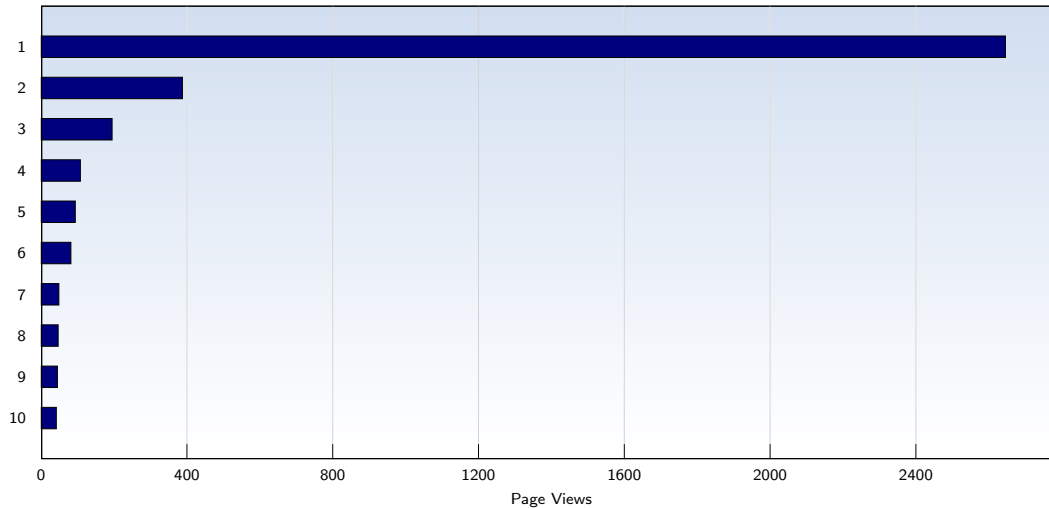

Page Views

Date	Amount
Sunday 02/17/2008	640
Monday 02/18/2008	504
Tuesday 02/19/2008	919
Wednesday 02/20/2008	910
Thursday 02/21/2008	947
Friday 02/22/2008	628
Saturday 02/23/2008	538
Total	5086

These statistics show all successful page views (also known as page impressions) and the time they were made. Only fully loaded pages are counted. Individual images and components are not included.

Pages per Visit

Date	Amount
Sunday 02/17/2008	1.55
Monday 02/18/2008	1.33
Tuesday 02/19/2008	1.59
Wednesday 02/20/2008	1.85
Thursday 02/21/2008	2.04
Friday 02/22/2008	1.61
Saturday 02/23/2008	1.37
Average	1.63

The average number of pages opened per unique visit. Only fully loaded pages are counted.

Top 10 Popular Pages

Rank	Page	Amount	%
1	pizzaradio.com/	2646	52
2	pizzaradio.com/wp-content/plugins/podpress/podpress.js.php	388	7
3	pizzaradio.com/wp-content/plugins/podpress/podpress_backend.php	195	3
4	pizzaradio.com/wp-login.php	108	2
5	pizzaradio.com/index.php	94	1
6	pizzaradio.com/podcasts/ask021908.mp3	82	1
7	pizzaradio.com/podcasts/2007.05.10 This week in Pizza.mp3	49	0
8	pizzaradio.com/podcasts/twip021908.mp3	47	0
9	pizzaradio.com/podcasts/olddough.mp3	45	0
10	pizzaradio.com/podcasts/2007.04.10 - Dough Doc.mp3	42	0
	Total	5086	