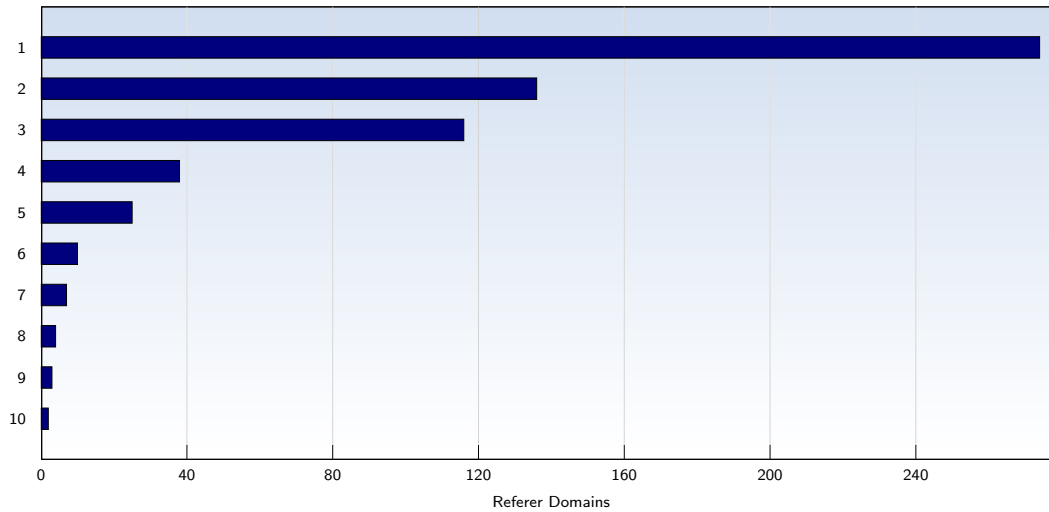

The average number of pages opened per unique visit. Only fully loaded pages are counted.

Top 10 Popular Pages

Rank	Page	Amount	%
1	pizzaradio.com/	2646	52
2	pizzaradio.com/wp-content/plugins/podpress/podpress.js.php	388	7
3	pizzaradio.com/wp-content/plugins/podpress/podpress_backend.php	195	3
4	pizzaradio.com/wp-login.php	108	2
5	pizzaradio.com/index.php	94	1
6	pizzaradio.com/podcasts/ask021908.mp3	82	1
7	pizzaradio.com/podcasts/2007.05.10 This week in Pizza.mp3	49	0
8	pizzaradio.com/podcasts/twip021908.mp3	47	0
9	pizzaradio.com/podcasts/olddough.mp3	45	0
10	pizzaradio.com/podcasts/2007.04.10 - Dough Doc.mp3	42	0
	Total	5086	

These statistics show you the most frequently called pages.

Top 10 Referer Domains

Rank	Domain	Amount	%
1	soso.com	274	8
2	pmq.com	136	4
3	singingfish.com	116	3
4	google.com	38	1
5	live.com	25	0
6	yahoo.com	10	0
7	feedburner.com	7	0
8	msn.com	4	0
9	cachefly.net	3	0
10	google.co.uk	2	0
	Total	636	