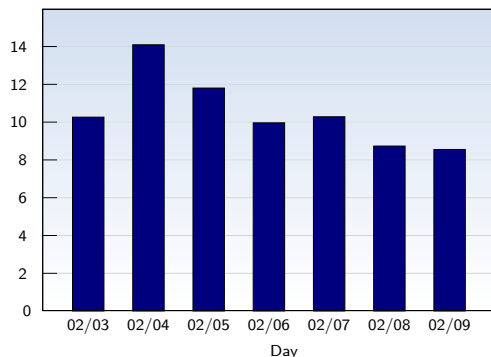

This analysis summarizes multiple page impressions of an individual visitor into unique visits. A visitor is counted as a unique visit when requesting at least one page. If more than 30 minutes have elapsed since the first page impression, further requests will be counted as a new unique visit.

Page Views

Date	Amount
Sunday 02/03/2008	50585
Monday 02/04/2008	80141
Tuesday 02/05/2008	76237
Wednesday 02/06/2008	64123
Thursday 02/07/2008	63672
Friday 02/08/2008	55793
Saturday 02/09/2008	45737
Total	436288

These statistics show all successful page views (also known as page impressions) and the time they were made. Only fully loaded pages are counted. Individual images and components are not included.

Pages per Visit

Date	Amount
Sunday 02/03/2008	10.27
Monday 02/04/2008	14.10
Tuesday 02/05/2008	11.81
Wednesday 02/06/2008	9.97
Thursday 02/07/2008	10.29
Friday 02/08/2008	8.74
Saturday 02/09/2008	8.56
Average	10.54

The average number of pages opened per unique visit. Only fully loaded pages are counted.