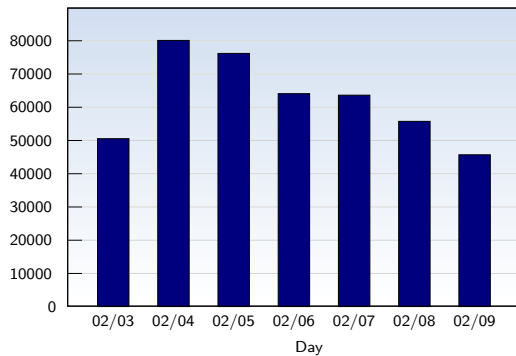

Unique Visits

Date	Amount
Sunday 02/03/2008	4924
Monday 02/04/2008	5684
Tuesday 02/05/2008	6453
Wednesday 02/06/2008	6433
Thursday 02/07/2008	6187
Friday 02/08/2008	6380
Saturday 02/09/2008	5340
Total	41401

This analysis summarizes multiple page impressions of an individual visitor into unique visits. A visitor is counted as a unique visit when requesting at least one page. If more than 30 minutes have elapsed since the first page impression, further requests will be counted as a new unique visit.

Page Views

Date	Amount
Sunday 02/03/2008	50585
Monday 02/04/2008	80141
Tuesday 02/05/2008	76237
Wednesday 02/06/2008	64123
Thursday 02/07/2008	63672
Friday 02/08/2008	55793
Saturday 02/09/2008	45737
Total	436288

Date	Amount
Sunday 02/03/2008	10.27
Monday 02/04/2008	14.10
Tuesday 02/05/2008	11.81
Wednesday 02/06/2008	9.97
Thursday 02/07/2008	10.29
Friday 02/08/2008	8.74
Saturday 02/09/2008	8.56
Average	10.54

The average number of pages opened per unique visit. Only fully loaded pages are counted.