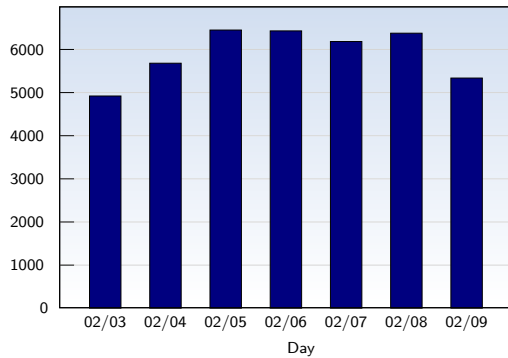

Unique Visits

Date	Amount
Sunday 02/03/2008	4924
Monday 02/04/2008	5684
Tuesday 02/05/2008	6453
Wednesday 02/06/2008	6433
Thursday 02/07/2008	6187
Friday 02/08/2008	6380
Saturday 02/09/2008	5340
Total	41401

This analysis summarizes multiple page impressions of an individual visitor into unique visits. A visitor is counted as a unique visit when requesting at least one page. If more than 30 minutes have elapsed since the first page impression, further requests will be counted as a new unique visit.

Page Views

Date	Amount
Sunday 02/03/2008	50585
Monday 02/04/2008	80141
Tuesday 02/05/2008	76237
Wednesday 02/06/2008	64123
Thursday 02/07/2008	63672
Friday 02/08/2008	55793
Saturday 02/09/2008	45737
Total	436288

Date	Amount
Sunday 02/03/2008	10.27
Monday 02/04/2008	14.10
Tuesday 02/05/2008	11.81
Wednesday 02/06/2008	9.97
Thursday 02/07/2008	10.29
Friday 02/08/2008	8.74
Saturday 02/09/2008	8.56
Average	10.54

The average number of pages opened per unique visit. Only fully loaded pages are counted.