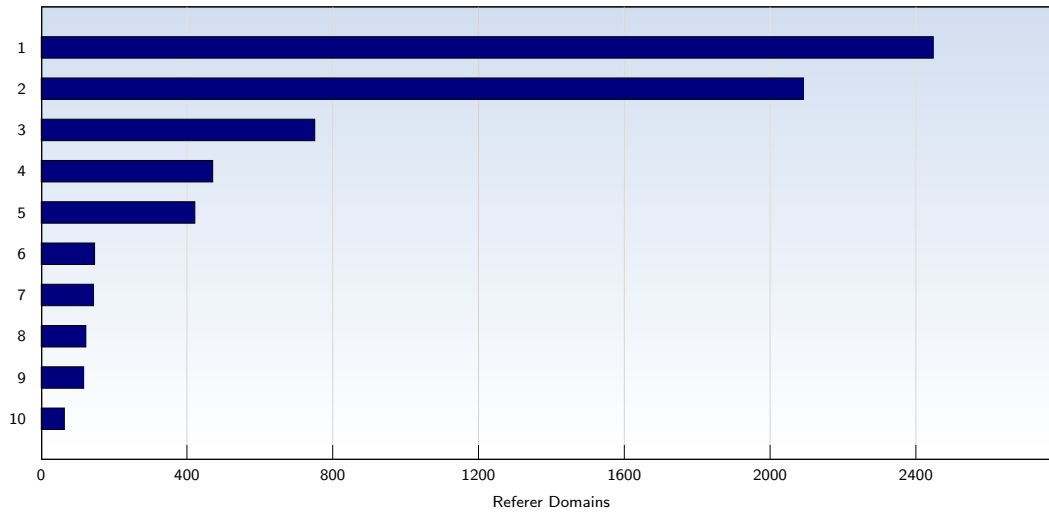

Date	Amount
Sunday 02/03/2008	10.27
Monday 02/04/2008	14.10
Tuesday 02/05/2008	11.81
Wednesday 02/06/2008	9.97
Thursday 02/07/2008	10.29
Friday 02/08/2008	8.74
Saturday 02/09/2008	8.56
Average	10.54

The average number of pages opened per unique visit. Only fully loaded pages are counted.

Top 10 Popular Pages

Rank	Page	Amount	%
1	pmq.com/phpAdsNew/adjs.php	75460	17
2	pmq.com/phpAdsNew/adlog.php	73734	16
3	pmq.com/tt/viewtopic.php	53811	12
4	pmq.com/phpAdsNew/adimage.php	50283	11
5	pmq.com/tt/chat/index.php	34172	7
6	pmq.com/tt/chat/online.php	21965	5
7	pmq.com/newfooter.php	15284	3
8	pmq.com/newheaderart.php	8671	1
9	pmq.com/newheader.php	7677	1
10	pmq.com/newscroller.php	7119	1
	Total	436288	

These statistics show you the most frequently called pages.

Top 10 Referrer Domains

Rank	Domain	Amount	%
1	google.com	2448	5
2	pizzatube.com	2092	5
3	yahoo.com	751	1
4	live.com	471	1
5	thepizzapages.com	422	1
6	pizzamaking.com	147	0
7	google.ca	144	0
8	msn.com	123	0
9	google.co.uk	117	0
10	aol.com	64	0
	Total	8290	