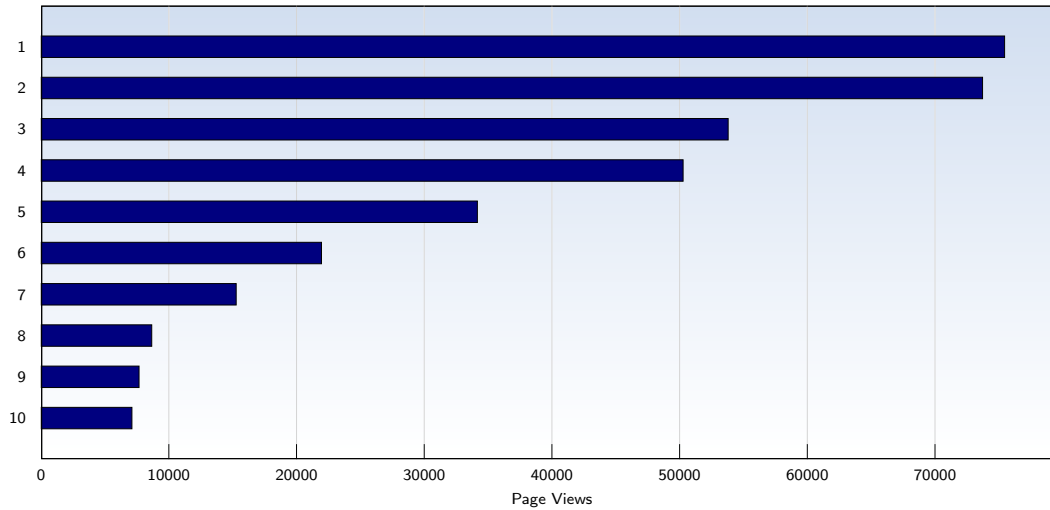

Top 10 Popular Pages

Rank	Page	Amount	%
1	pmq.com/phpAdsNew/adjs.php	75460	17
2	pmq.com/phpAdsNew/adlog.php	73734	16
3	pmq.com/tt/viewtopic.php	53811	12
4	pmq.com/phpAdsNew/adimage.php	50283	11
5	pmq.com/tt/chat/index.php	34172	7
6	pmq.com/tt/chat/online.php	21965	5
7	pmq.com/newfooter.php	15284	3
8	pmq.com/newheaderart.php	8671	1
9	pmq.com/newheader.php	7677	1
10	pmq.com/newscroller.php	7119	1
	Total	436288	

These statistics show you the most frequently called pages.